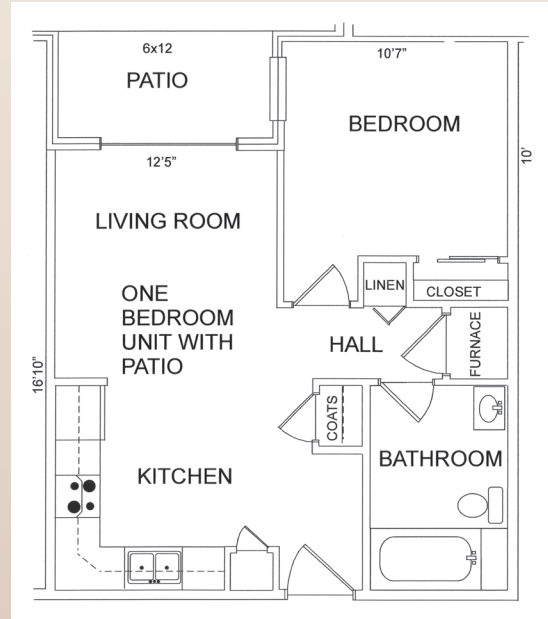

Apartment Types - A, B, & C

Apartment Style - A

One Bedroom, Kitchen, Living Room, and Bathroom

1 Bedroom, 595 Sq. Ft.

*Note: Square Footage is approximate

Apartment Style - B

One Bedroom, Kitchen, Living Room, Bathroom and Patio

1 Bedroom, 550 Sq. Ft.

*Note: Square Footage is approximate

Apartment Style - C

One Bedroom, Kitchen, Laundry Room, Bathroom and Patio

1 Bedroom, 805 Sq. Ft.

*Note: Square Footage is approximate

Apartment Types - D, & E

Apartment Style - D

Two Bedrooms, Kitchen, Living Room, Bathroom and Patio

2 Bedroom, 865 Sq. Ft.

*Note: Square Footage is approximate

Apartment Style - E

Handicap Accessible: Two Bedrooms, Kitchen, Living Room, Bathroom and Patio

2 Bedroom, 865 Sq. Ft.

*Note: Square Footage is approximate