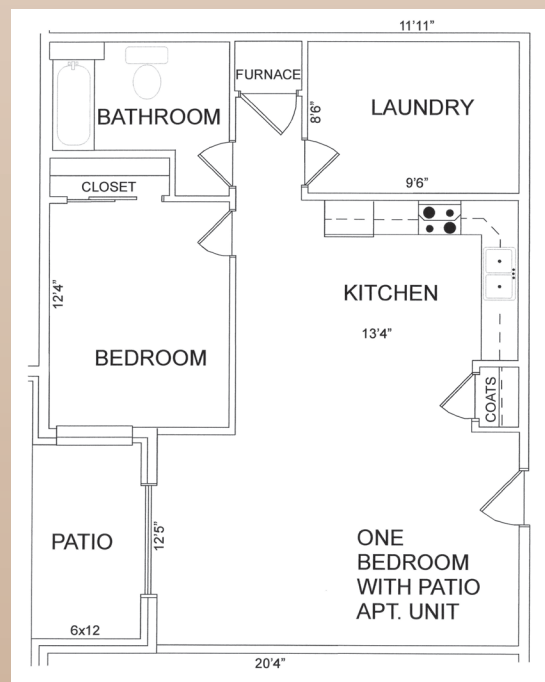

Apartment Types - A, B, & C

Apartment Style - A

One Bedroom, Kitchen, Living Room, and Bathroom

1 Bedroom, 595 Sq. Ft.

*Note: Square Footage is approximate

Apartment Style - B

One Bedroom, Kitchen, Living Room, Bathroom and Patio

1 Bedroom, 550 Sq. Ft.

*Note: Square Footage is approximate

Apartment Style - C

One Bedroom, Kitchen, Laundry Room, Bathroom and Patio

1 Bedroom, 805 Sq. Ft.

*Note: Square Footage is approximate

Apartment Types - D, & E

Apartment Style - D

Two Bedrooms, Kitchen, Living Room, Bathroom and Patio

2 Bedroom, 865 Sq. Ft.

*Note: Square Footage is approximate

Apartment Style - E

Handicap Accessible: Two Bedrooms, Kitchen, Living Room, Bathroom and Patio

2 Bedroom, 865 Sq. Ft.

*Note: Square Footage is approximate