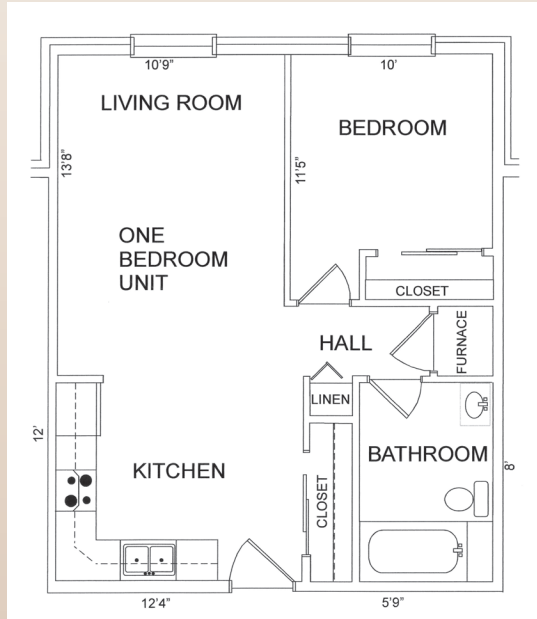

Apartment Types - A, B, & C

Apartment Style - A

One Bedroom, Kitchen, Living Room, and Bathroom

1 Bedroom, 595 Sq. Ft.

*Note: Square Footage is approximate

Apartment Style - B

One Bedroom, Kitchen, Living Room, Bathroom and Patio

1 Bedroom, 550 Sq. Ft.

*Note: Square Footage is approximate

Apartment Style - C

One Bedroom, Kitchen, Laundry Room, Bathroom and Patio

1 Bedroom, 805 Sq. Ft.

*Note: Square Footage is approximate

Apartment Types - D, & E

Apartment Style - D

Two Bedrooms, Kitchen, Living Room, Bathroom and Patio

2 Bedroom, 865 Sq. Ft.

*Note: Square Footage is approximate

Apartment Style - E

Handicap Accessible: Two Bedrooms, Kitchen, Living Room, Bathroom and Patio

2 Bedroom, 865 Sq. Ft.

*Note: Square Footage is approximate